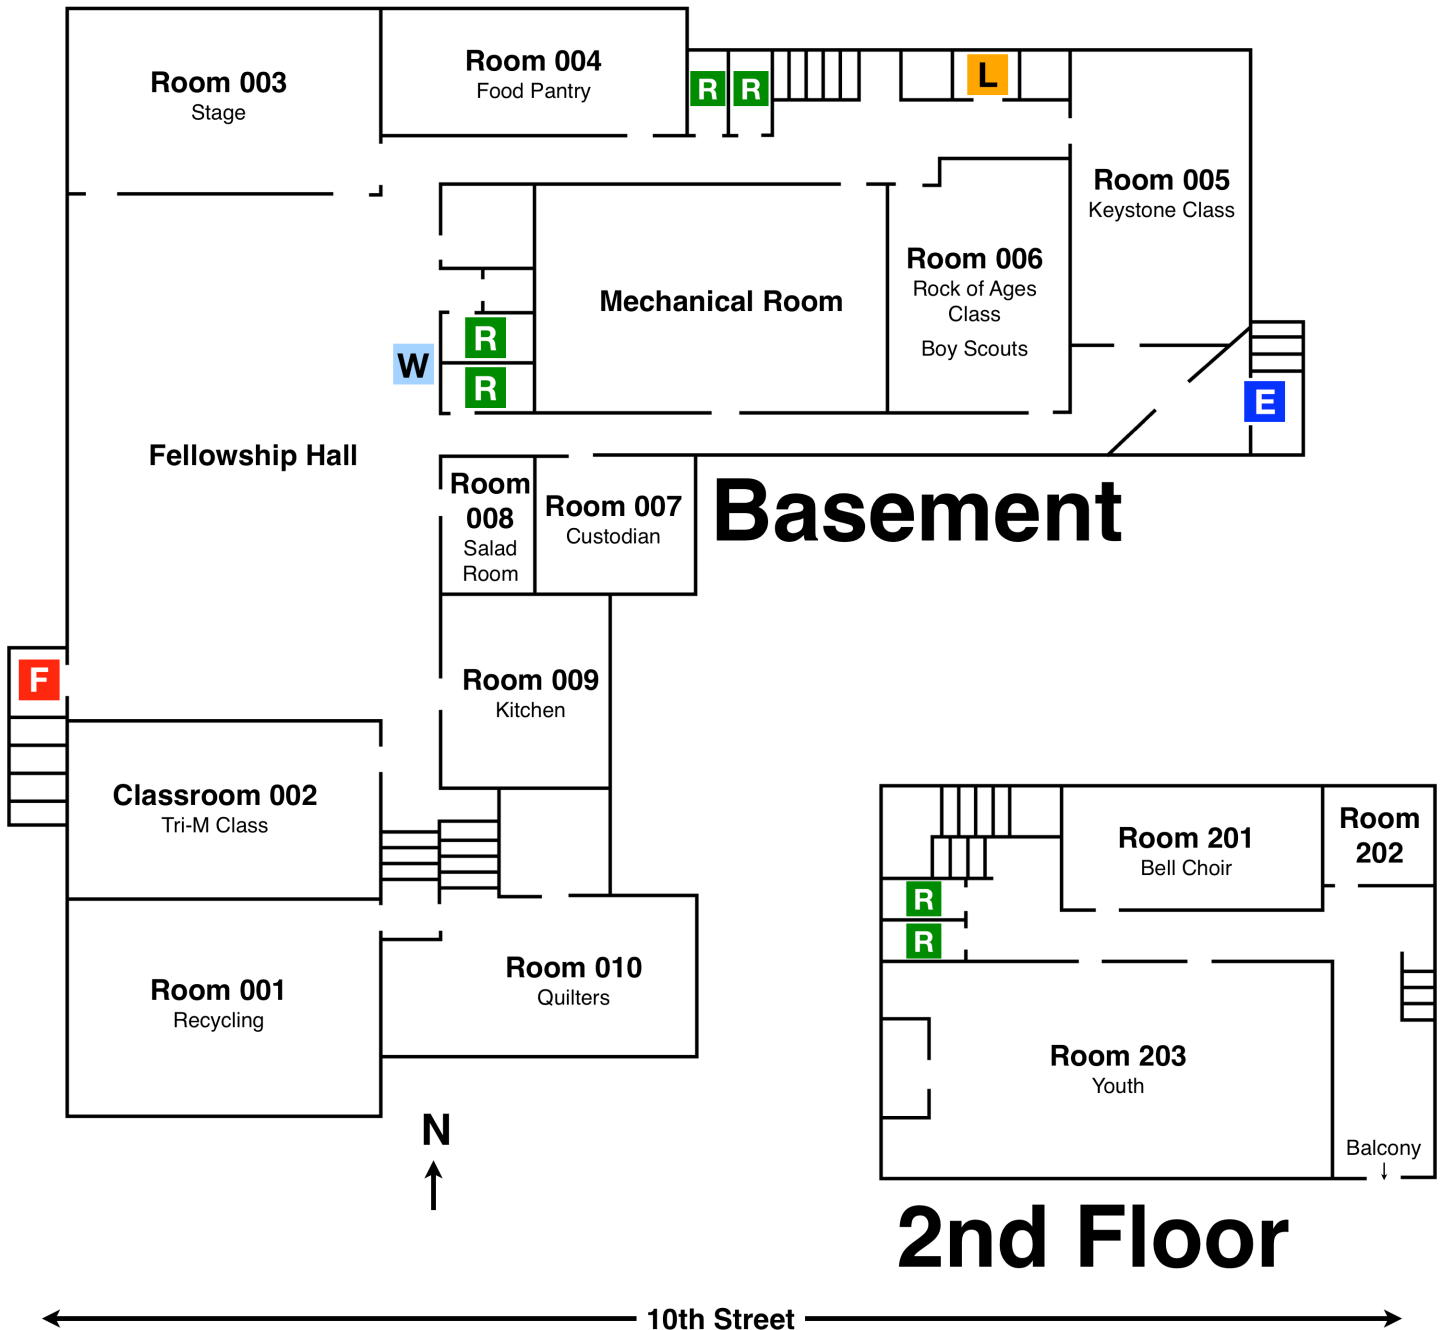

Main Level

Map Legend

- E Entrance
- F Emergency Fire Exit
- L Elevator or Platform Lift
- R Restroom
- W Water Cooler or Fountain
- Stairs

304 West 10th Street
 Coffeyville, Kansas 67337
www.coffeyvillefirstumc.org
 620.251.3240